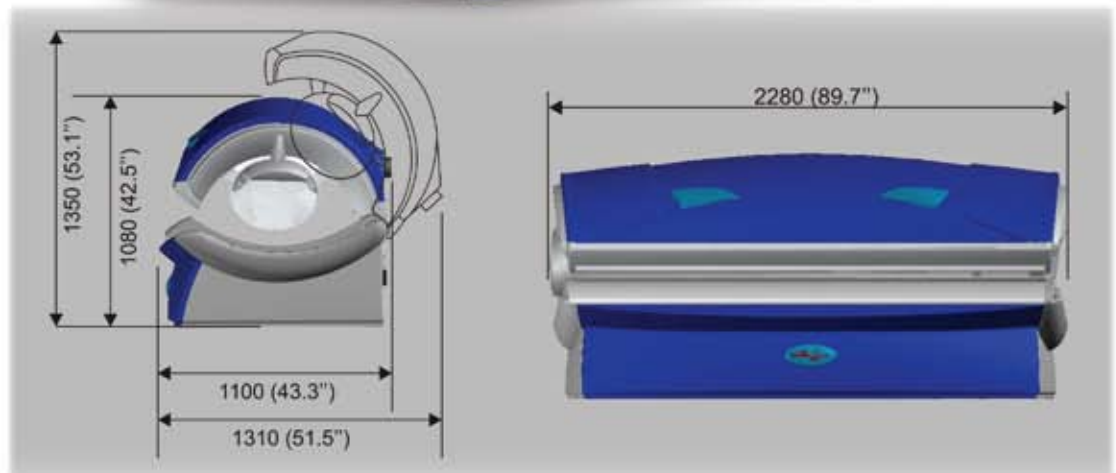

Bed Features

Bed Options

A&E Tanning and Wellness, Inc.
www.AETAN.com
866 361-8266