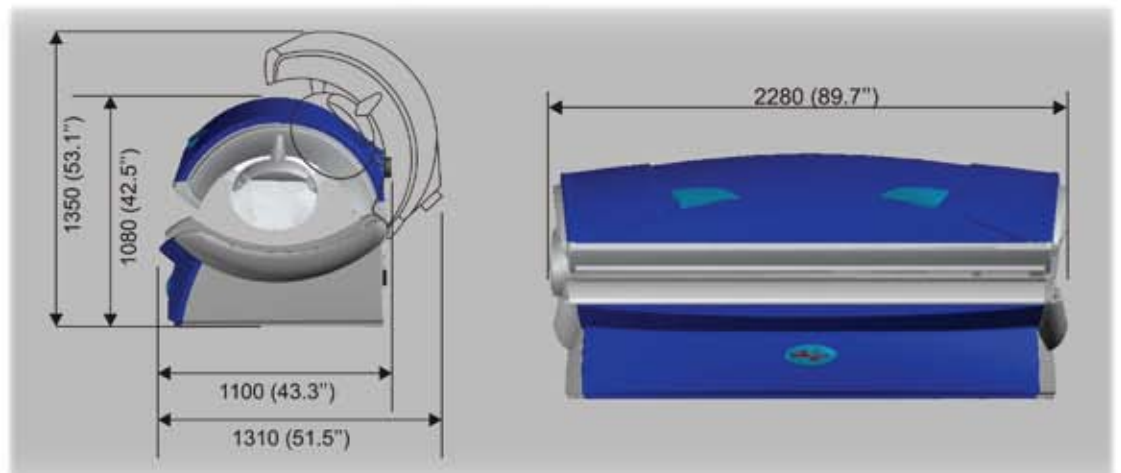

Bed Features

Bed Options

A&E Tanning and Wellness, Inc.
www.AETAN.com
866 361-8266